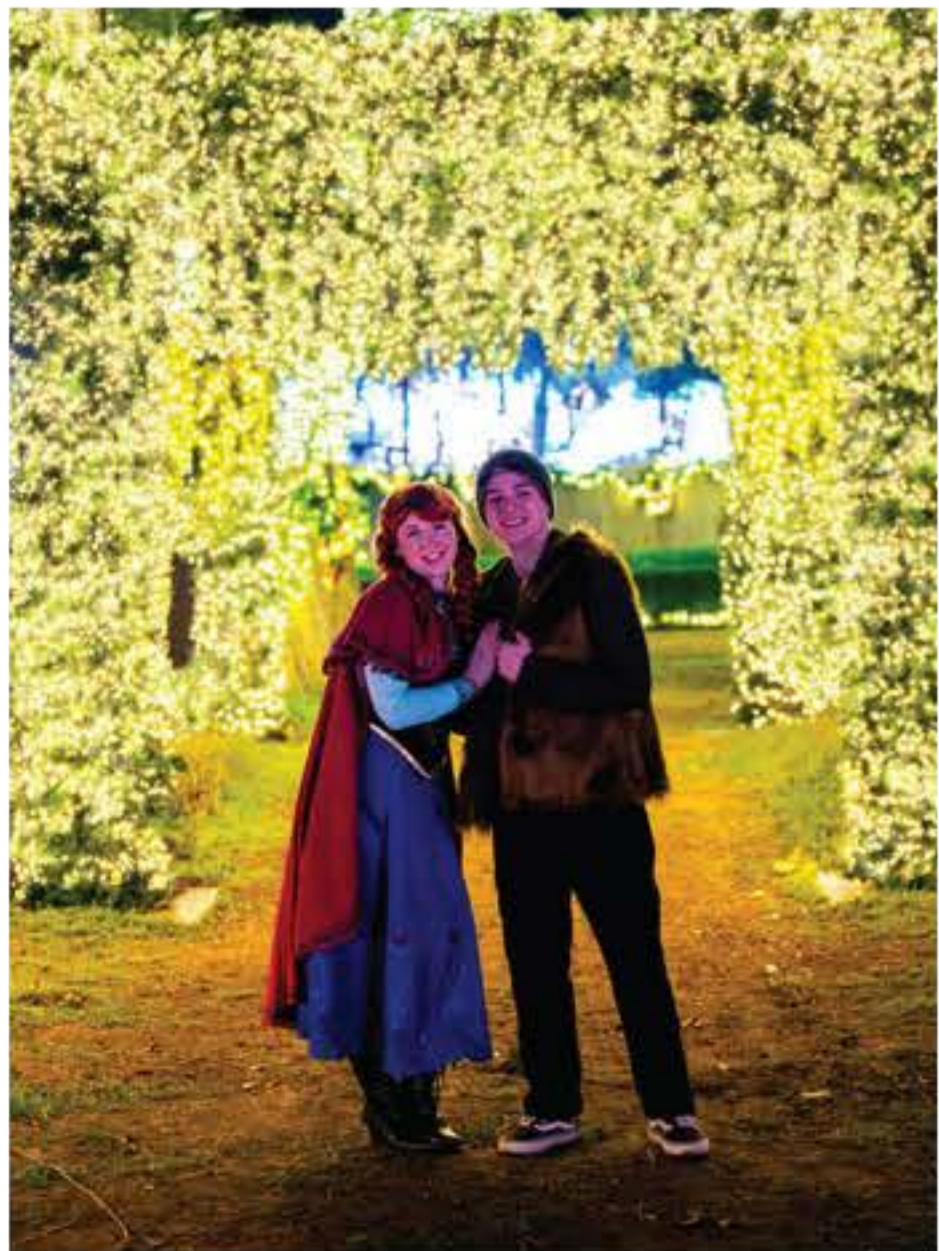

The most Instagramable Christmas event EVER! Create unforgettable memories with family and friends

Meet & take photos with Santa Clause in his cozy home

Be amazed during the fire & ice show

Sip on steaming hot chocolate & enjoy other cozy holiday beverages & treats

Give Santa's reindeer & other furry friends lots of love

Get to know your favorite Christmas characters as they guide you through the event

Take a ride on a 200 foot Holiday slide & enjoy other family friendly activities

## 3. MOST INSTAGRAMABLE SPOTS AT FROSTIVAL GUIDE

Format: Carousel for Instagram

Things to Capture: Light tunnel / oversized Holiday installations / Santa's photo area / Santa's giant hat / friendly animals